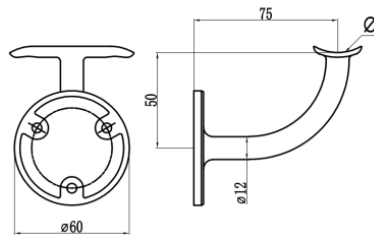

Handrail Bracket -MOD 903

903	.000	.304	S	M
MOD No.	Fitting Pipe φ	Material	Satin	Mirror

304		Satin	
Art.No	Fitting Pipe φ	W	
903.000.304.S	Square	200g	2pcs

316		Satin	
Art.No	Fitting Pipe φ	W	
903.000.316.S	Square	200g	2pcs

304		Satin	
Art.No	Fitting Pipe φ	W	
903.033.304.S	$\varphi 33.7$	200g	2pcs
903.038.304.S	$\varphi 38.1$	193g	2pcs
903.042.304.S	$\varphi 42.4$	199g	2pcs
903.048.304.S	$\varphi 48.3$	198g	2pcs
903.050.304.S	$\varphi 50.8$	192g	2pcs

316		Satin	
Art.No	Fitting Pipe φ	W	
903.033.316.S	$\varphi 33.7$	200g	2pcs
903.038.316.S	$\varphi 38.1$	193g	2pcs
903.042.316.S	$\varphi 42.4$	199g	2pcs
903.048.316.S	$\varphi 48.3$	198g	2pcs
903.050.316.S	$\varphi 50.8$	192g	2pcs

Accessories

MOD	d	L			
M5*16	M5	16mm	4pcs		

MOD	d	L			
M5*25	M5	25mm	6pcs		