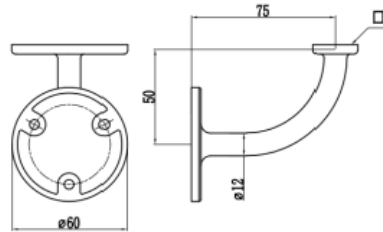

Handrail Bracket -MOD 903

903	.000	.304	S	M
MOD No.	Fitting Pipe φ	Material	Satin	Mirror

304		Satin	
Art.No	Fitting Pipe φ	W	
903.000.304.S	Square	200g	2pcs

316		Satin	
Art.No	Fitting Pipe φ	W	
903.000.316.S	Square	200g	2pcs

304		Satin	
Art.No	Fitting Pipe φ	W	
903.033.304.S	$\varphi 33.7$	200g	2pcs
903.038.304.S	$\varphi 38.1$	193g	2pcs
903.042.304.S	$\varphi 42.4$	199g	2pcs
903.048.304.S	$\varphi 48.3$	198g	2pcs
903.050.304.S	$\varphi 50.8$	192g	2pcs

316		Satin	
Art.No	Fitting Pipe φ	W	
903.033.316.S	$\varphi 33.7$	200g	2pcs
903.038.316.S	$\varphi 38.1$	193g	2pcs
903.042.316.S	$\varphi 42.4$	199g	2pcs
903.048.316.S	$\varphi 48.3$	198g	2pcs
903.050.316.S	$\varphi 50.8$	192g	2pcs

Accessories

MOD	d	L			
M5*16	M5	16mm	4pcs		

MOD	d	L			
M5*25	M5	25mm	6pcs		