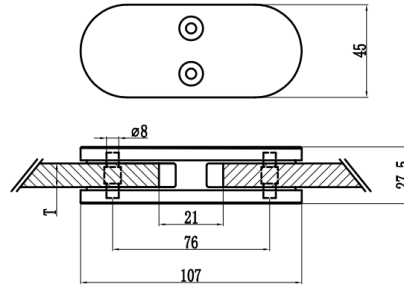

Glass Connectors-MOD 1214/1215

MOD 1214-180°

1214	180	304	S	M
MOD	Angle	Material	Satin	Mirror

304 Satin				
Art. No	W	For Glass THK	Screw	
1214. 180. 304. S	45mm	Depends on rubber	M6*16	2pcs

316 Satin				
Art. No	W	For Glass THK	Screw	
1214. 180. 316. S	45mm	Depends on rubber	M6*16	2pcs

Accessories

Screw				
MOD	d	L		
M6*16	M6	16mm	4pcs	

Rubber Inlay	
--------------	--

No.	For Glass THK	
1214-06	1/4'' (6mm)	8pcs
1214-08	5/16'' (8MM)	8pcs
1214-10	3/8'' (10MM)	8pcs
1214-12	1/2'' (12mm)	8pcs

No.	For Glass THK	
1214-09	5/16'' (8.76MM)	8pcs
1214-11	3/8'' (10.76MM)	8pcs
1214-13	1/2'' (12.76MM)	8pcs